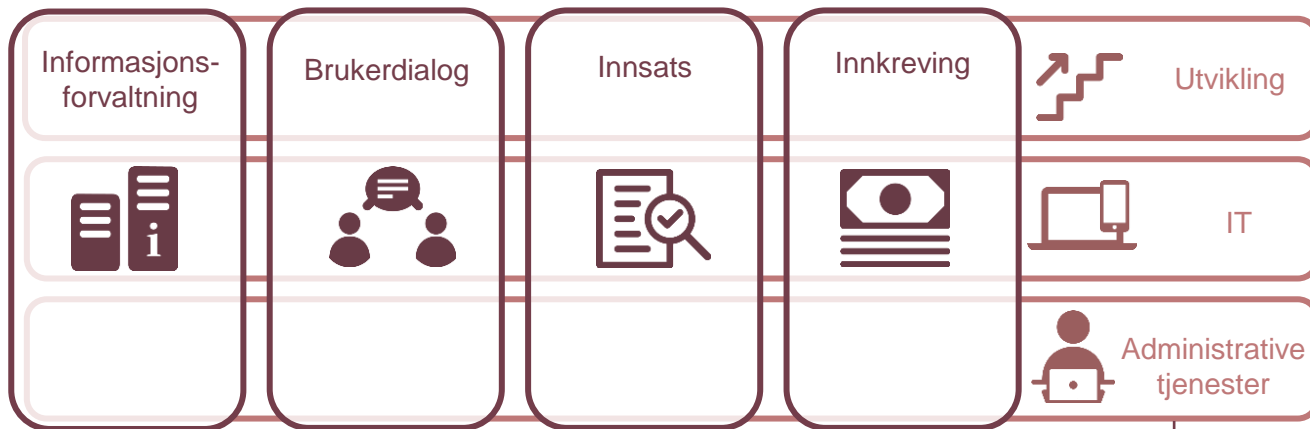

Dagens roboter i Skatteetaten

1. FREG og DSF - Registrere Innflytting 3. landsborgere/EØS

2. SL - Kontroll SKD 2303a-A-Lønn og Pensjon $G > L$
3. SL - Kontroll SKD 1603-R-Etterbetalt ad hoc
4. SL - Kontroll 1404 Forhåndsfastsetting av AS
5. SL - Kontroll SKD 1906a)-R-Særfradrag enslig forsørger
6. SL - Kontroll SKD-1601a)-R-Uføre positivt etteroppgjør
7. SL - Kontroll SKD 1601-r Etterbetalt pensjon
8. SL - Kontroll SKD 2302a-R-Skattyter med oppgitt pensjon $> GLD$
9. SL - Kontroll SKD-1111b-A-Fremførbart underskudd
10. SL - Skjønnsfastsetting skatt, selskap og/eller enk
11. MVA - Fastsetting av skjønn
12. Ajourhold skattemanntall

13. Remedy – fordele saker iht vaktliste